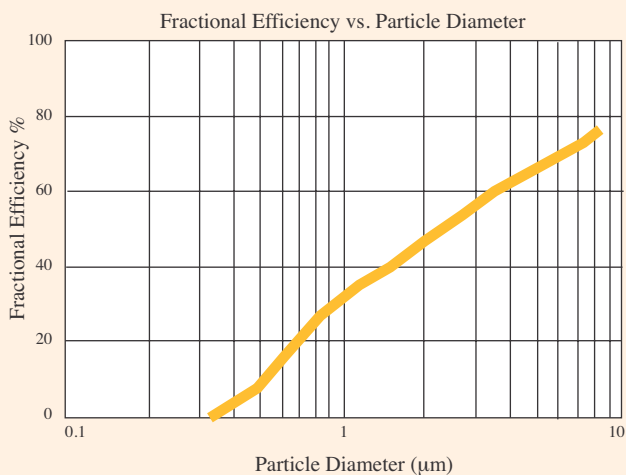

The entry layer of the 225T panel is made from 15 denier polyester fibers lofted to a 1" depth. This single denier media provides the first stage of filtration. The downstream side of the media is treated

with a special non-migrating tackifier which significantly increases the filter's efficiency. The second media layer is made from 6 denier polyester fibers heavily needed to a dense 1/4" depth. This adds a final layer of defense against small particulate.

The progressive density media structure is what makes the 225T panel so effective. The particles are "funneled" out of the airstream. Large particles are captured on the outer layer and finer particles are captured in the final layer.

225 Panel filters are available as single panels with one single wire support covering the entire filter area, or link panels utilizing multiple wire support pieces inside a single piece of media. Both the single panels and the link panels are available in custom sizes.

Test Type	Fractional Efficiency
Test Number	T033103A
Flow Rate/Velocity	1968 cfm
Test Aerosol:	KCI Neutralized
DP ("H2O)	0.414
Size	24x24 panel

Size Range (mm)	Initial Fractional Efficiency (%)
0.3-0.4	0.8
0.4-0.55	6.3
0.55-0.7	14.8
0.7-1.0	25.2
1.0-1.3	34.4
1.3-1.6	40.6
1.6-2.2	47.0
2.2-3.0	53.5
3.0-4.0	59.6
4.0-5.5	65.7
5.5-7.0	70.2
7.0-10.0	75.4